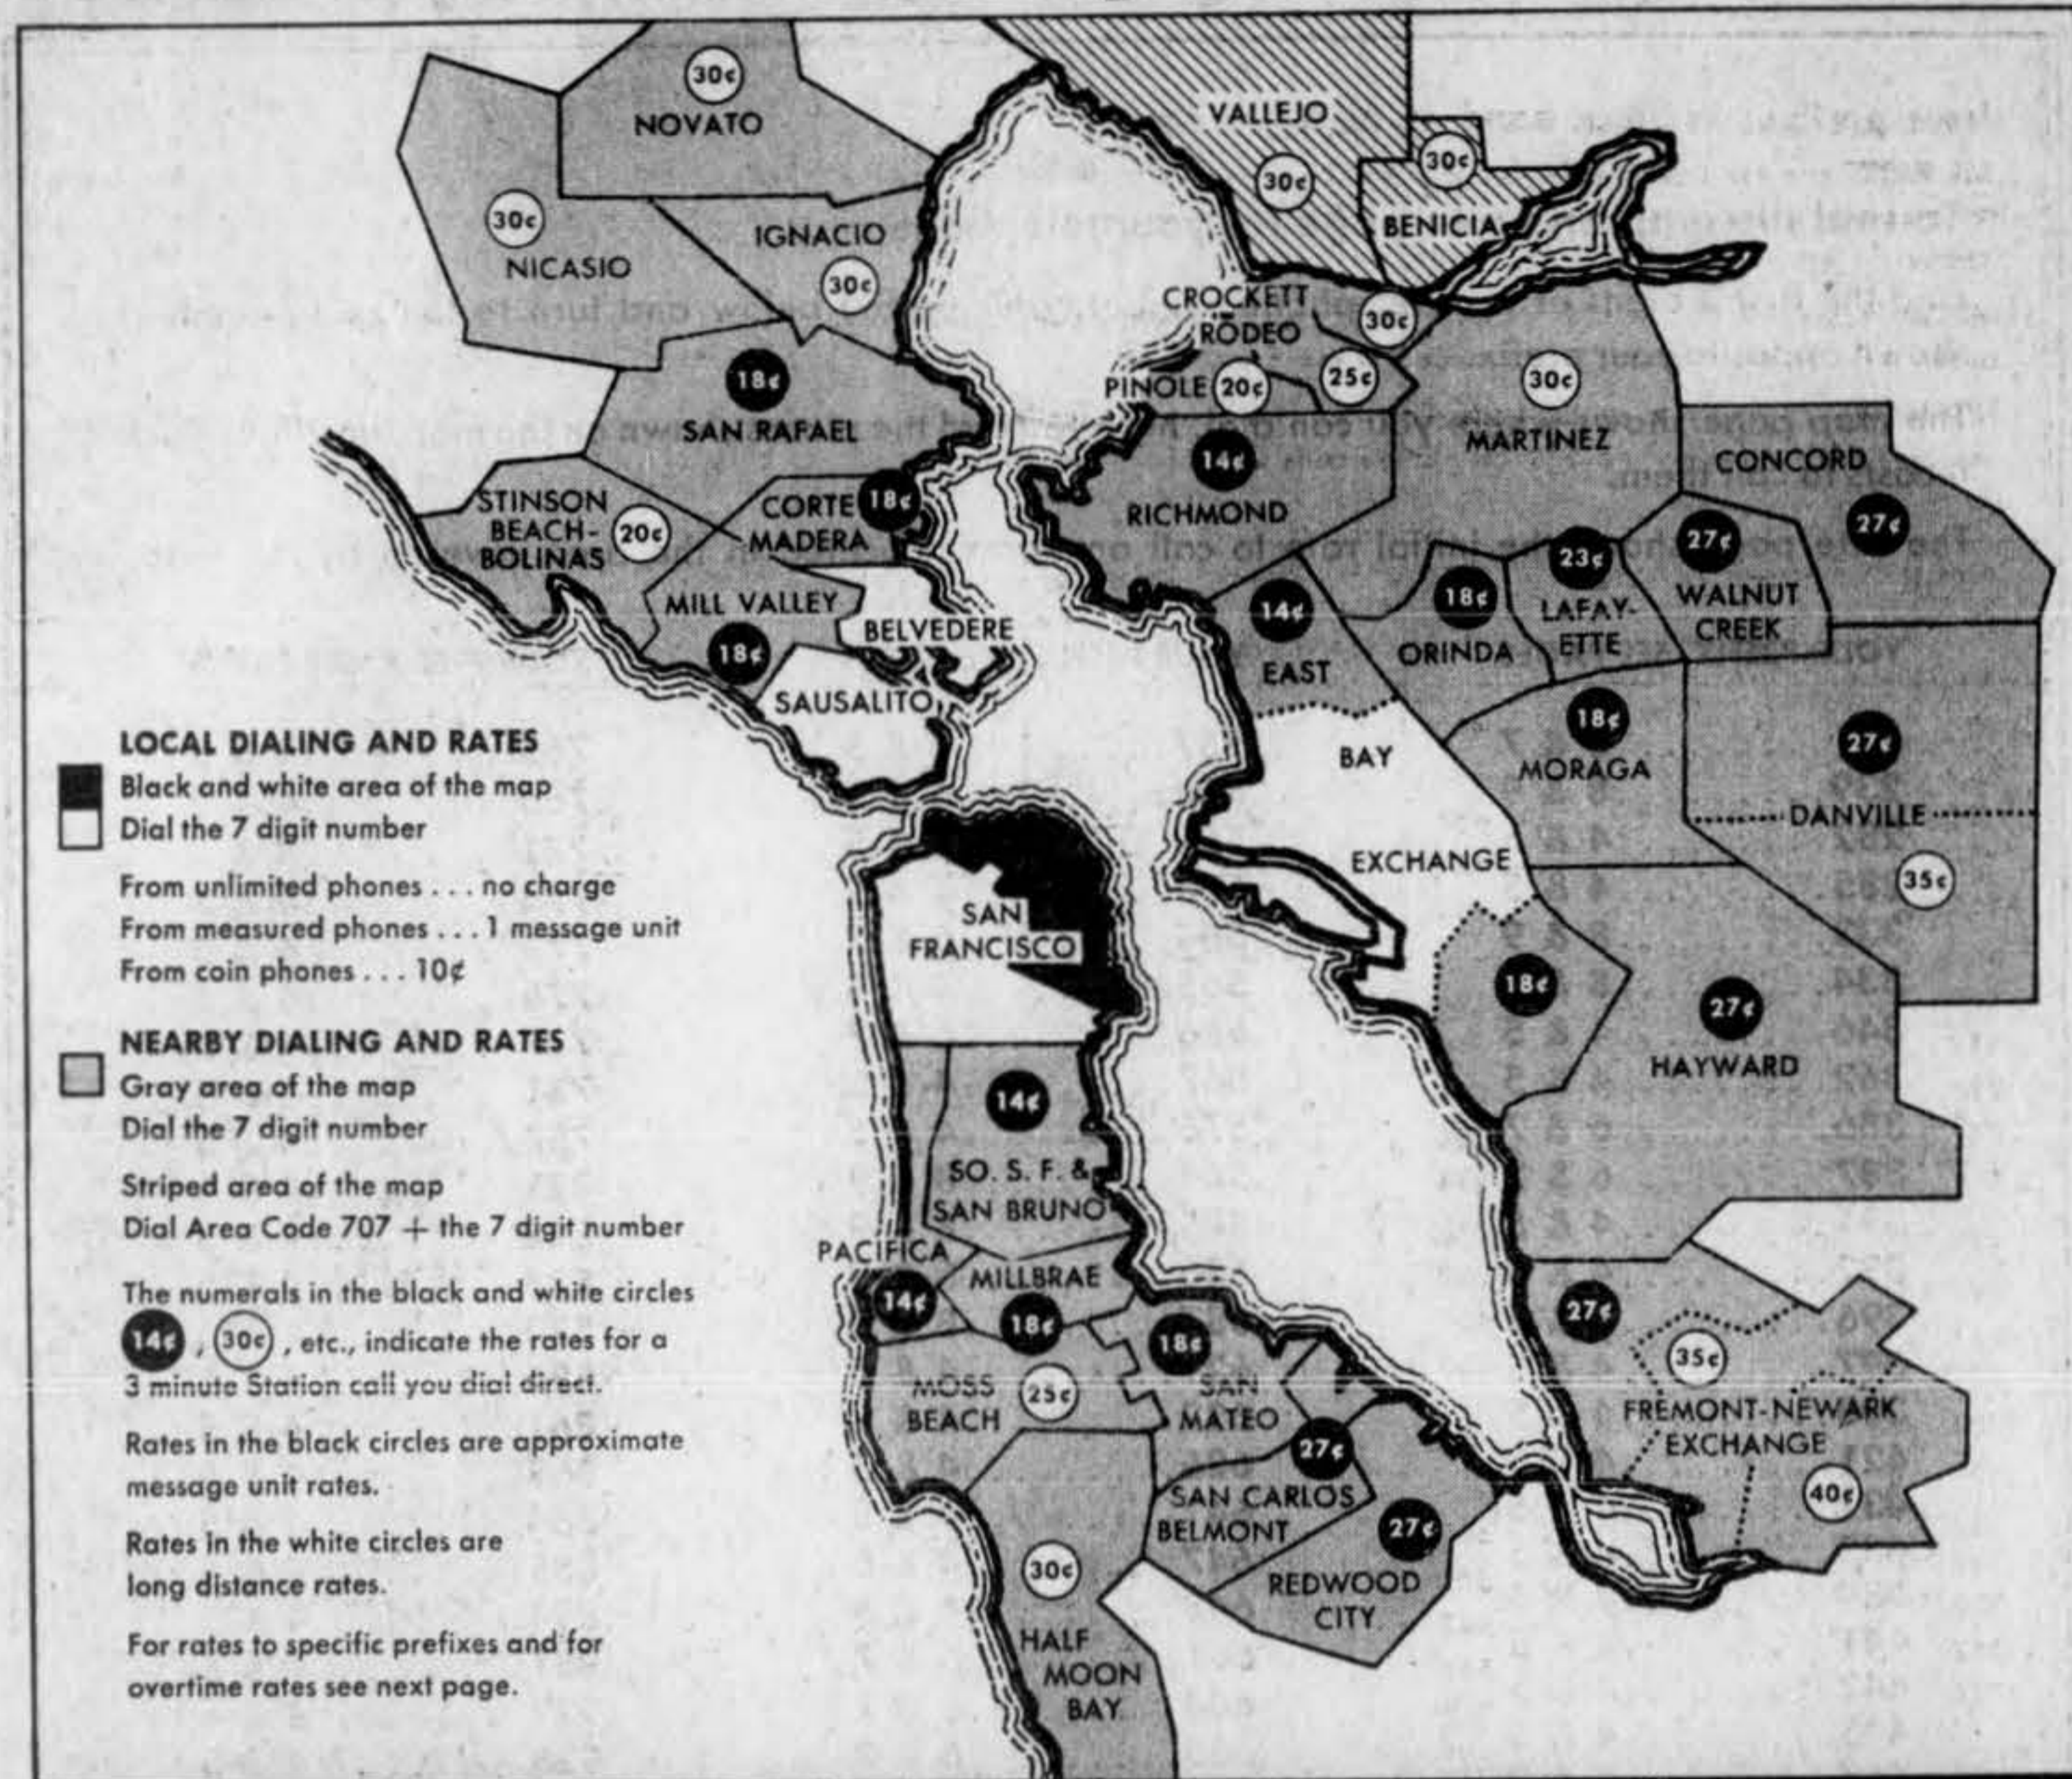

local and nearby dialing area

LOCAL DIALING AND RATES

Black and white area of the map
Dial the 7 digit number

From unlimited phones . . . no charge
From measured phones . . . 1 message unit
From coin phones . . . 10¢

NEARBY DIALING AND RATES

Gray area of the map
Dial the 7 digit number

Striped area of the map
Dial Area Code 707 + the 7 digit number

The numerals in the black and white circles
14¢, 30¢, etc., indicate the rates for a
3 minute Station call you dial direct.